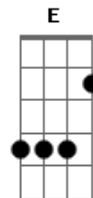

© ukulele-chords.com