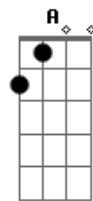

© ukulele-chords.com