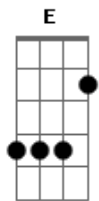

Rod Stewart - Stay With Me

Tom: **E**
Intro: **E D A E D A E D A**
THEN: **A B D A A B D A**
THE ENTIRE SONG CONSISTS OF PLAYING: **A B D A** OVER and OVER.

In the morning
Don't say you love me
Cause I'll only kick you out of the door

I know your name is Rita
Cause your perfumes smelling sweeter
Since when I saw you down on the floor

PLAY SLIDE OVER THESE CHORDS: **A B D A**
guitar

Won't need to much persuading
I don't mean to sound degrading
But with a face like that
You got nothing to laugh about

Red lips hair and fingernails
I hear your a mean old jezabel
Lets go up stairs and read my tarot cards

Stay with me
Stay with me
For tonight you better stay with me

Stay with me
Stay with me
For tonight you better stay with me

PLAY SLIDE OVER THESE CHORDS: **A B D A** - 2x's

So in the morning
Please don't say you love me
Cause you know I'll only kick you out the door

Yea I'll pay your cab fare home
You can even use my best colonge
Just don't be here in the morning when I wake up

Stay with me
Stay with me
Cause tonight you better stay with me
Sit down, get up, get down

Stay with me
Stay with me
Cause tonight your going stay with me
Hey, whats your name again
oh no, get down, wooo

OUTRO: PLAY SLIDE AND GO CRAZY OVER THESE CHORDS:
(LIKE INTRO) **E D A** - PLAY aBOUT 7x's

THEN END ON THIS: **A / Ab / G / F A / Ab / G / F** -SLIDE f
ROM a DOWN TO f

Acordes

© ukulele-chords.com