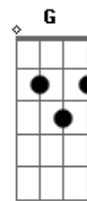

© ukulele-chords.com