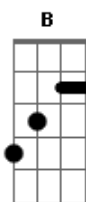

© ukulele-chords.com