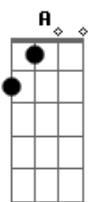

© ukulele-chords.com