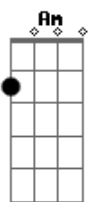

© ukulele-chords.com