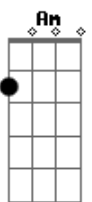

© ukulele-chords.com