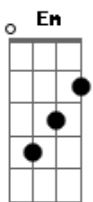

© ukulele-chords.com