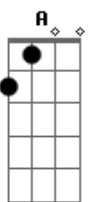

© ukulele-chords.com