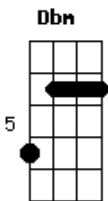

© ukulele-chords.com

© ukulele-chords.com