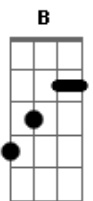

Música:

B Abm
I am sailing, I am sailing,
E B
home again, 'cross the sea.
Dbm Abm
I am sailing, stormy waters,
Dbm B F
to be near you, to be free.
B Abm
I am flying, I am flying,
E B
like a bird, 'cross the sky.

Dbm Abm
e|-- I am flying, passing high clouds,
Dbm B F
b|-----7--- to be with you, to be free.
B Abm
g|----- Can you hear me, can you hear me
E B
d|--9----- through the dark night, far away,
Dbm Abm
a|----- I am dying, forever crying,
Dbm B F
e|----- to be with you, who can say.

B Abm
Can you hear me, can you hear me,
E B
Abm through the dark night far away.
Dbm Abm
e|-----7- I am dying, forever crying,
Dbm B F
b|-----9--- to be with you, who can say.

g|---8----- aí vem o solo que é acompanhado pela sequencia de acordes: E
Abm Gb Abm E B Gb Dbm E

d|-----
a|----- O solo está mais ou menos, está sem o comecinho que eu não
e|----- consegui pegar, tentarei pegar ele direito, e coloco aqui
depois.

B E Abm Gb Abm E
E|-----
-----
e|-----9- B|-->9-->9----->9-->9-----
-----7--9~-----
b|-----9- G|-----8~--6--6-4-6-4-4>8-----
-----8~--6~--4-6-8-----
g|---9- D|-----
-----
d|----- A|-----
-----
a|----- E|-----
-----
e|-----

B Abm
We are sailing, we are sailing,
E B
home again 'cross the sea.
Dbm Abm
We are sailing stormy waters,
Dbm B
to be near you, to be free.
Dbm B
Oh Lord, to be near you, to be free.
Dbm B
Oh Lord, to be near you, to be free,
Oh Lord.
Valeu pessoal, até a próxima.

Acordes

© ukulele-chords.com