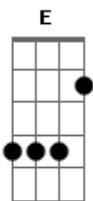

Rod Stewart - Sailing

Tom: B
Intro: E|-----4-5-----4-5-----4-5-----4-5-
-----7-----7-----7-----7-----
B|--5-----5-----5-----5-----
-----7-----7-----7-----
G|-----

D|-----
-9-----9-----
A|-----
-----9-----
E|-----

Durante a música o dedilhado varia na sequencia de acordes: B
Abm E B Dbm Abm Dbm B

B
E|-----7-----7-----7-----7-
-----7-----7-----7-----
B|-----7-----7-----7-----7-
-----9-----9-----9-----
G|---8-----8-----8-----8-----
-8-----8-----8-----
D|-----

A|-----

E|-----

E
E|-----7-----7-----7-----7-
-----9-----9-----9-----
B|-----9-----9-----9-----9-
-----9-----9-----9-----
G|---9-----9-----9-----9-----
-9-----9-----9-----
D|-----

A|-----

E|-----

Música:

B Abm
I am sailing, I am sailing,
E B
home again, 'cross the sea.
Dbm Abm
I am sailing, stormy waters,
Dbm B F
to be near you, to be free.
B Abm
I am flying, I am flying,
E B
like a bird, 'cross the sky.

Dbm Abm
e|-- I am flying, passing high clouds,
Dbm B F
b|-----7--- to be with you, to be free.
B Abm
g|----- Can you hear me, can you hear me
E B
d|--9----- through the dark night, far away,
Dbm Abm
a|----- I am dying, forever crying,
Dbm B F
e|----- to be with you, who can say.

B Abm
Can you hear me, can you hear me,
E B
Abm through the dark night far away.
Dbm Abm
e|-----7- I am dying, forever crying,
Dbm B F
b|-----9--- to be with you, who can say.

g|---8----- aí vem o solo que é acompanhado pela sequencia de acordes: E
Abm Gb Abm E B Gb Dbm E

d|-----
a|----- O solo está mais ou menos, está sem o comecinho que eu não
e|----- consegui pegar, tentarei pegar ele direito, e coloco aqui
depois.