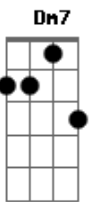

© ukulele-chords.com

© ukulele-chords.com