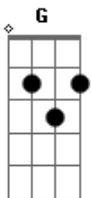

(refrão)

G Em C D
When the one you love's in love with someone else,
G Em C D
Don't you know it's torture? I mean it's a living hell.
Em D
No matter how I try to convince myself,
C Em
This time I won't lose control.
D C
One look in your blue eyes and suddenly my heart can't tell
you no.

(verso 2)

G
I don't want you to call me up no more,
C
Saying you need me.
G
You're crazy if you think just half your love
C
Could ever please me.
Em D
Still I want to hold you, touch you
C Em
When you look at me that way.
D
There's only one solution I know:
C
You gotta stay away from me,

D
Stay away from me!

(refrão)

G Em C D
When the one you love's in love with someone else,
G Em C D
Don't you know it's torture? I mean it's a living hell.
Em D
No matter how I try to convince myself,
C Em
This time I won't lose control.
D C
One look in your sad eyes and suddenly my heart can't tell you
no.
D
My Heart can't tell you no!

(Solo) Em D C Em D C Em

(verso 3)

G
I don't want you to come round here no more,
C
I beg you for mercy.
G
You don't know how strong my weakness is
C
Or how much it hurts me.
Em D
Cause when you say it over with him,
C Em
I want to believe it's true.
D
So I let you in, knowing tomorrow
C
I'm gonna wake up missing you,
D
Wake up missing you.

(refrão)

G Em C D
When the one you love's in love with someone else,
G Em C D
Don't you know it's torture? I mean it's a living hell.
G Em C D
When the one you love's in love with someone else,
G Em C D
Don't you know it's torture? I mean it's a living hell.
C
Living hell...

Acordes

© ukulele-chords.com