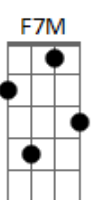

© ukulele-chords.com