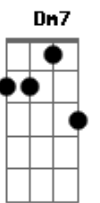

© ukulele-chords.com