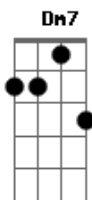

© ukulele-chords.com