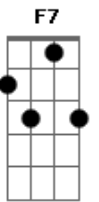

© ukulele-chords.com