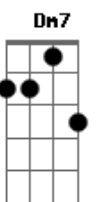

© ukulele-chords.com