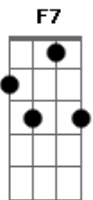

© ukulele-chords.com