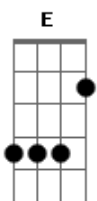

Rod Stewart - I'll Stand By You

Tom: D
Intro: A - Gbm - E - D

Stanza 1:

A Gbm Dbm
Oh, why you look so sad?
Tears are in your eyes
Come on and come to me now
A Gbm Dbm
Don't be ashamed to cry
Let me see you through
'Cause i've seen the dark side too
Dbm Gbm
When the night falls on you
Dbm Gbm
You don't know what to do
Nothing you confess
Could make me love you less

Chorus:

A
I'll stand by you
Gbm
I'll stand by you
G
Won't let nobody hurt you
A C - D
I'll stand by you

Stanza 2:

G Em Bm
So if you're mad, get mad
Don't hold it all inside
Come on and talk to me now
G Em D
Hey, what you got to hide?
I get angry too
Well i'm a lot like you
When you're standing at the crossroads
Bm Em
And don't know which path to choose
Let me come along

adlib: A - Gbm - G - Gbm - E

Dbm - Gbm
And when...
When the night falls on you, baby
You're feeling all alone
You won't be on your own

Chorus:

A
I'll stand by you
A Gbm
I'll stand by you
G
Won't let nobody hurt you
A
I'll stand by you
A Gbm
Take me in, into your darkest hour
G
And i'll never desert you
A
I'll stand by you

Outro:

A
I'll stand by you
A Gbm
I'll stand by you
G
Won't let nobody hurt you
A
I'll stand by you
(Repeat until fade)

Acordes

© ukulele-chords.com

© ukulele-chords.com

© ukulele-chords.com

© ukulele-chords.com