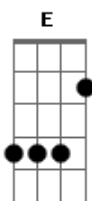

Rod Stewart - I'll Stand By You

Tom: D
Intro: A - Gbm - E - D

Stanza 1:

A Gbm Dbm
Oh, why you look so sad?
Tears are in your eyes
Come on and come to me now
A Gbm Dbm
Don't be ashamed to cry
Let me see you through
'Cause i've seen the dark side too
Dbm Gbm
When the night falls on you
Dbm Gbm
You don't know what to do
Nothing you confess
Could make me love you less

Chorus:

A
I'll stand by you
Gbm
I'll stand by you
G
Won't let nobody hurt you
A C - D
I'll stand by you

Stanza 2:

G Em Bm
So if you're mad, get mad
Don't hold it all inside
Come on and talk to me now
G Em D
Hey, what you got to hide?
I get angry too
Well i'm a lot like you
When you're standing at the crossroads
Bm Em
And don't know which path to choose
Let me come along

adlib: A - Gbm - G - Gbm - E

Dbm - Gbm
And when...
When the night falls on you, baby
You're feeling all alone
You won't be on your own

Chorus:

A
I'll stand by you
A Gbm
I'll stand by you
G
Won't let nobody hurt you
A
I'll stand by you
A Gbm
Take me in, into your darkest hour
G
And i'll never desert you
A
I'll stand by you

Outro:

A
I'll stand by you
A Gbm
I'll stand by you
G
Won't let nobody hurt you
A
I'll stand by you
(Repeat until fade)

Acordes

© ukulele-chords.com

© ukulele-chords.com

© ukulele-chords.com

© ukulele-chords.com