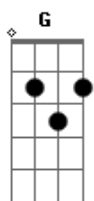

© ukulele-chords.com