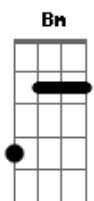

© ukulele-chords.com