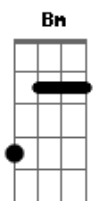

© ukulele-chords.com