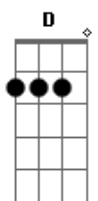

Rod Stewart - I'll Stand By You

Tom: D
Intro: A - Gbm - E - D

Stanza 1:

A Gbm Dbm
Oh, why you look so sad?
Tears are in your eyes
Come on and come to me now
A Gbm Dbm
Don't be ashamed to cry
Let me see you through
'Cause i've seen the dark side too
Dbm Gbm
When the night falls on you
Dbm Gbm
You don't know what to do
Nothing you confess
Could make me love you less

Chorus:

A
I'll stand by you
Gbm
I'll stand by you
G
Won't let nobody hurt you
A C - D
I'll stand by you

Stanza 2:

G Em Bm
So if you're mad, get mad
Don't hold it all inside
Come on and talk to me now
G Em D
Hey, what you got to hide?
I get angry too
Well i'm a lot like you
When you're standing at the crossroads
Bm Em
And don't know which path to choose
Let me come along

D
'Cause even if you're wrong

Chorus:

A
I'll stand by you
A Gbm
I'll stand by you
G
Won't let nobody hurt you
A
I'll stand by you
A Gbm
Take me in, into your darkest hour
G
And i'll never desert you
A
I'll stand by you

adlib: A - Gbm - G - Gbm - E

Dbm - Gbm
And when...
When the night falls on you, baby
You're feeling all alone
You won't be on your own

Chorus:

A
I'll stand by you
A Gbm
I'll stand by you
G
Won't let nobody hurt you
A
I'll stand by you
A Gbm
Take me in, into your darkest hour
G
And i'll never desert you
A
I'll stand by you

Outro:

A
I'll stand by you
A Gbm
I'll stand by you
G
Won't let nobody hurt you
A
I'll stand by you
(Repeat until fade)

Acordes

© ukulele-chords.com