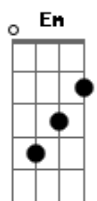

© ukulele-chords.com