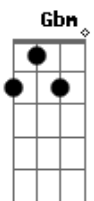

© ukulele-chords.com