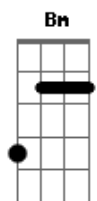

© ukulele-chords.com