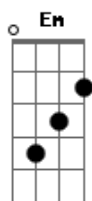

© ukulele-chords.com