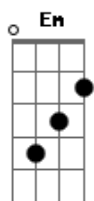

© ukulele-chords.com