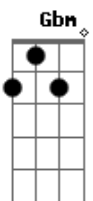

© ukulele-chords.com