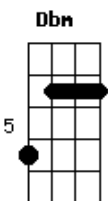

© ukulele-chords.com

© ukulele-chords.com