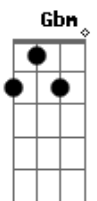

© ukulele-chords.com