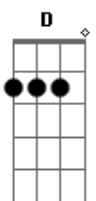

Rod Stewart - I'll Stand By You

Tom: D
Intro: A - Gbm - E - D

Stanza 1:

A Gbm Dbm
Oh, why you look so sad?
Tears are in your eyes
Come on and come to me now
A Gbm Dbm
Don't be ashamed to cry
Let me see you through
'Cause i've seen the dark side too
Dbm Gbm
When the night falls on you
Dbm Gbm
You don't know what to do
Nothing you confess
Could make me love you less

Chorus:

A
I'll stand by you
Gbm
I'll stand by you
G
Won't let nobody hurt you
A C - D
I'll stand by you

Stanza 2:

G Em Bm
So if you're mad, get mad
Don't hold it all inside
Come on and talk to me now
G Em D
Hey, what you got to hide?
I get angry too
Well i'm a lot like you
When you're standing at the crossroads
Bm Em
And don't know which path to choose
Let me come along

D
'Cause even if you're wrong

Chorus:

A
I'll stand by you
A Gbm
I'll stand by you
G
Won't let nobody hurt you
A
I'll stand by you
A Gbm
Take me in, into your darkest hour
G
And i'll never desert you
A
I'll stand by you

adlib: A - Gbm - G - Gbm - E

Dbm - Gbm
And when...
When the night falls on you, baby
You're feeling all alone
You won't be on your own

Chorus:

A
I'll stand by you
A Gbm
I'll stand by you
G
Won't let nobody hurt you
A
I'll stand by you
A Gbm
Take me in, into your darkest hour
G
And i'll never desert you
A
I'll stand by you

Outro:

A
I'll stand by you
A Gbm
I'll stand by you
G
Won't let nobody hurt you
A
I'll stand by you
(Repeat until fade)

Acordes

© ukulele-chords.com