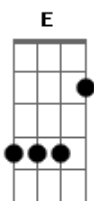

Rod Stewart - I'll Stand By You

Tom: D
Intro: A - Gbm - E - D

Stanza 1:

A Gbm Dbm
Oh, why you look so sad?
Tears are in your eyes
Come on and come to me now
A Gbm Dbm
Don't be ashamed to cry
Let me see you through
'Cause i've seen the dark side too
Dbm Gbm
When the night falls on you
Dbm Gbm
You don't know what to do
Nothing you confess
Could make me love you less

Chorus:

A
I'll stand by you
Gbm
I'll stand by you
G
Won't let nobody hurt you
A C - D
I'll stand by you

Stanza 2:

G Em Bm
So if you're mad, get mad
Don't hold it all inside
Come on and talk to me now
G Em D
Hey, what you got to hide?
I get angry too
Well i'm a lot like you
When you're standing at the crossroads
Bm Em
And don't know which path to choose
Let me come along

D
'Cause even if you're wrong

Chorus:

A
I'll stand by you
A Gbm
I'll stand by you
G
Won't let nobody hurt you
A
I'll stand by you
A Gbm
Take me in, into your darkest hour
G
And i'll never desert you
A
I'll stand by you

adlib: A - Gbm - G - Gbm - E

Dbm - Gbm
And when...
When the night falls on you, baby
You're feeling all alone
You won't be on your own

Chorus:

A
I'll stand by you
A Gbm
I'll stand by you
G
Won't let nobody hurt you
A
I'll stand by you
A Gbm
Take me in, into your darkest hour
G
And i'll never desert you
A
I'll stand by you

Outro:

A
I'll stand by you
A Gbm
I'll stand by you
G
Won't let nobody hurt you
A
I'll stand by you
(Repeat until fade)

Acordes

© ukulele-chords.com

© ukulele-chords.com

© ukulele-chords.com

© ukulele-chords.com

© ukulele-chords.com

© ukulele-chords.com

© ukulele-chords.com

© ukulele-chords.com

© ukulele-chords.com