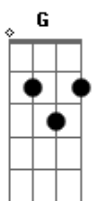

© ukulele-chords.com