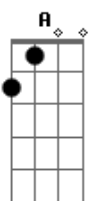

© ukulele-chords.com