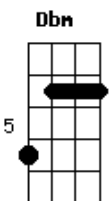

© ukulele-chords.com

© ukulele-chords.com