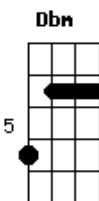

© ukulele-chords.com

© ukulele-chords.com