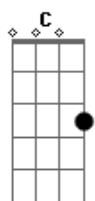

© ukulele-chords.com