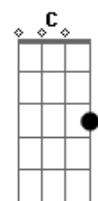

© ukulele-chords.com