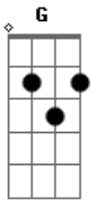

Rod Stewart - Amazing Grace

Tom: **G**

Every Picture Tells a Story

I heard Rod's version of this the other day and had to learn it straight away - I'm no-one's tabbed it before.

It's based a round a **D** shape. You can tune the bass **E** down to a **D** for a little bit and use it in place of the open **D** if you wish.

This version on 'Every Picture' probably has some slide on it and a little bit of a too. Feel free to add detail around this core.

Amazing grace,
How sweet the sound
That saved a wretch like me
I once was lost but now am found
Was blind but now I see

Comments are welcome.

Richie Herbert

Acordes

© ukulele-chords.com