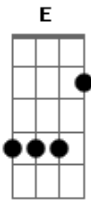

© ukulele-chords.com