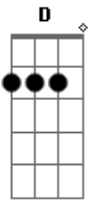

Rod Stewart - Amazing Grace

Tom: **G**

Every Picture Tells a Story

I heard Rod's version of this the other day and had to learn it straight away - I'm no-one's tabbed it before.

It's based a round a **D** shape. You can tune the bass **E** down to a **D** for a little bit and use it in place of the open **D** if you wish.

This version on 'Every Picture' probably has some slide on it and a little bit of a too. Feel free to add detail around this core.

Amazing grace,
How sweet the sound
That saved a wretch like me
I once was lost but now am found
Was blind but now I see

Comments are welcome.

Richie Herbert

Acordes

© ukulele-chords.com

© ukulele-chords.com

© ukulele-chords.com