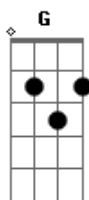

Cause its gonna be
A D
All heartbreak
G D A
Blissfully painful and insanity

If we agree

Bm A D
Oh you can hang with me

Acordes

© ukulele-chords.com

© ukulele-chords.com

© ukulele-chords.com

© ukulele-chords.com

Bm A D
When you see me drift astray
Bm A D
Outta touch and outta place
Bm A D
Will you tell me to my face?
Bm A D
Then i guess you can hang with me

[refrão]

D G D A
And if you do me right

I'm gonna do right by you
D G D A
And if you keep it tight
I'm gonna confide in you