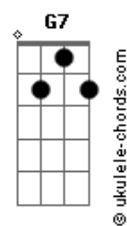

Robin Thicke - Lost Without You

tom:

Intro: Dm7 G7 C7M F7M Gm7 Abm7
Am7 Dm7 G7 C7M F7M

[Refrão]

Gm7 Abm7 Am7 Dm7 F7M G7
C7M F7M
I'm lost wi-----thout you Can't help myself How does it
feel To know that I love you, baby?

Gm7 Abm7 Am7 Dm7 G7
Tell me how you love me more And how you think I'm sexy, babe

C7M F7M Gm7 Abm7 Am7
F7M
That you don't want nobody else You don't want this guy, you
don't want that guy

Dm7 G7
You wanna Touch yourself when you see me Tell me how you love
my body

C7M F7M
Gm7 Abm7 Am7
And how I make you feel, babe You wanna roll with me, you
wanna hold with me

Dm7 G7
You wanna stay warm and get out of the cold with me
I just love to hear you say it It makes a man feel good, baby
C7M F7M
Tell me you depend on me I need to hear it

[Refrão]

Gm7 Abm7 Am7 Dm7 F7M G7
C7M F7M
I'm lost wi-----thout you Can't help myself How does it
feel To know that I love you, baby?

Gm7 Abm7 Am7 F7M Dm7
Dm7
Baby, you're the perfect shape Baby, you're the perfect weight

Am7 Gm7 Abm7 Am7
Gm7 Abm7 Am7
Treat me like my birthday I want it this way, I want it that
way, I want it

Acordes

Tell me you don't want me to stop Tell me it would break your heart

C7M F7M Gm7 Abm7 Am7

That you love me and all my dirty You wanna roll with me, you
wanna hold with me

Dm7 G7
You wanna make fires and get Norwegian wood with me

C7M F7M
I just love to hear you say it It makes a man feel good, baby

[Refrão]

Gm7 Abm7 Am7 Dm7 F7M G7
C7M F7M
I'm lost wi-----thout you Can't help myself How does it
feel To know that I love you, baby?

Gm7 Abm7 Am7 Dm7 G7 F7M
C7M F7M
I'm lost wi-----thout you Can't help myself How does it
feel To know that I love you, baby?

Dm7 G7 C7M
F7M Gm7 Abm7 Am7 Dm7
'Cause you may tell me every morning Ooo Alright, babe
Oh, yeah

G7 F7M
Aw, baby Aw, darling Aw Right right

[Refrão]

Gm7 Abm7 Am7 Dm7 F7M G7
C7M F7M
I'm lost wi-----thout you Can't help myself How does it
feel To know that I love you, baby?

F7M G7 C7M
?Babe Oooooo, yeah Aw, baby Aw, darling Aw,
right right

Gm7 Abm7 Am7 Dm7 G7 C7M
F7M Gm7 Abm7 Am7
Aw, baby Aw, darling Ooo, hoo, baby

All right, right, right

[Final] Dm7 G7 C7M F7M Gm7 Abm7
Am7 Dm7 G7 C7M F7M