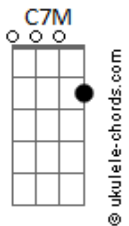

Robin Thicke - Lost Without You

tom:

Intro: Dm7 G7 C7M F7M Gm7 Abm7
Am7 Dm7 G7 C7M F7M

[Refrão]

Gm7 Abm7 Am7 Dm7 F7M G7
C7M F7M
I'm lost wi-----thout you Can't help myself How does it
feel To know that I love you, baby?

Gm7 Abm7 Am7 Dm7 G7
Tell me how you love me more And how you think I'm sexy, babe

C7M F7M Gm7 Abm7 Am7
F7M
That you don't want nobody else You don't want this guy, you
don't want that guy

Dm7 G7
You wanna Touch yourself when you see me Tell me how you love
my body

C7M F7M
Gm7 Abm7 Am7
And how I make you feel, babe You wanna roll with me, you
wanna hold with me

Dm7 G7
You wanna stay warm and get out of the cold with me
I just love to hear you say it It makes a man feel good, baby
C7M F7M
Tell me you depend on me I need to hear it

[Refrão]

Gm7 Abm7 Am7 Dm7 F7M G7
C7M F7M
I'm lost wi-----thout you Can't help myself How does it
feel To know that I love you, baby?

Gm7 Abm7 Am7 F7M Dm7
Dm7
Baby, you're the perfect shape Baby, you're the perfect weight

Am7 Gm7 Abm7 Am7
Gm7 Abm7 Am7
Treat me like my birthday I want it this way, I want it that
way, I want it

Acordes

Tell me you don't want me to stop Tell me it would break your heart

C7M F7M Gm7 Abm7 Am7

That you love me and all my dirty You wanna roll with me, you
wanna hold with me

Dm7 G7
You wanna make fires and get Norwegian wood with me

C7M F7M
I just love to hear you say it It makes a man feel good, baby

[Refrão]

Gm7 Abm7 Am7 Dm7 F7M G7
C7M F7M
I'm lost wi-----thout you Can't help myself How does it
feel To know that I love you, baby?

Gm7 Abm7 Am7 Dm7 G7 F7M
C7M F7M
I'm lost wi-----thout you Can't help myself How does it
feel To know that I love you, baby?

Dm7 G7 C7M
F7M Gm7 Abm7 Am7 Dm7
'Cause you may tell me every morning Ooo Alright, babe
Oh, yeah

G7 F7M
Aw, baby Aw, darling Aw Right right

[Refrão]

Gm7 Abm7 Am7 Dm7 F7M G7
C7M F7M
I'm lost wi-----thout you Can't help myself How does it
feel To know that I love you, baby?

F7M G7 C7M
?Babe Oooooo, yeah Aw, baby Aw, darling Aw,
right right

Gm7 Abm7 Am7 Dm7 G7 C7M
F7M Gm7 Abm7 Am7
Aw, baby Aw, darling Ooo, hoo, baby

All right, right, right

[Final] Dm7 G7 C7M F7M Gm7 Abm7
Am7 Dm7 G7 C7M F7M