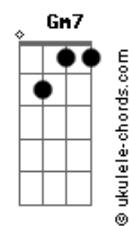

Robin Thicke - Lost Without You

tom:

Intro: Dm7 G7 C7M F7M Gm7 Abm7
Am7 Dm7 G7 C7M F7M

[Refrão]

Gm7 Abm7 Am7 Dm7 F7M G7
C7M F7M
I'm lost wi-----thout you Can't help myself How does it
feel To know that I love you, baby?

Gm7 Abm7 Am7 Dm7 G7
Tell me how you love me more And how you think I'm sexy, babe

C7M F7M Gm7 Abm7 Am7
F7M
That you don't want nobody else You don't want this guy, you
don't want that guy

Dm7 G7
You wanna Touch yourself when you see me Tell me how you love
my body

C7M F7M
Gm7 Abm7 Am7
And how I make you feel, babe You wanna roll with me, you
wanna hold with me

Dm7 G7
You wanna stay warm and get out of the cold with me
I just love to hear you say it It makes a man feel good, baby
C7M F7M
Tell me you depend on me I need to hear it

[Refrão]

Gm7 Abm7 Am7 Dm7 F7M G7
C7M F7M
I'm lost wi-----thout you Can't help myself How does it
feel To know that I love you, baby?

Gm7 Abm7 Am7 F7M Dm7
Dm7
Baby, you're the perfect shape Baby, you're the perfect weight

Am7 Gm7 Abm7 Am7
Gm7 Abm7 Am7
Treat me like my birthday I want it this way, I want it that
way, I want it

Acordes

Tell me you don't want me to stop Tell me it would break your heart

C7M F7M Gm7 Abm7 Am7

That you love me and all my dirty You wanna roll with me, you
wanna hold with me

Dm7 G7
You wanna make fires and get Norwegian wood with me

C7M F7M
I just love to hear you say it It makes a man feel good, baby

[Refrão]

Gm7 Abm7 Am7 Dm7 F7M G7
C7M F7M
I'm lost wi-----thout you Can't help myself How does it
feel To know that I love you, baby?

Gm7 Abm7 Am7 Dm7 G7 F7M
C7M F7M
I'm lost wi-----thout you Can't help myself How does it
feel To know that I love you, baby?

Dm7 G7 C7M
F7M Gm7 Abm7 Am7 Dm7
'Cause you may tell me every morning Ooo Alright, babe
Oh, yeah

G7 F7M
Aw, baby Aw, darling Aw Right right

[Refrão]

Gm7 Abm7 Am7 Dm7 F7M G7
C7M F7M
I'm lost wi-----thout you Can't help myself How does it
feel To know that I love you, baby?

F7M G7 C7M
?Babe Oooooo, yeah Aw, baby Aw, darling Aw,
right right

Gm7 Abm7 Am7 Dm7 G7 C7M
F7M Gm7 Abm7 Am7
Aw, baby Aw, darling Ooo, hoo, baby

All right, right, right

[Final] Dm7 G7 C7M F7M Gm7 Abm7
Am7 Dm7 G7 C7M F7M