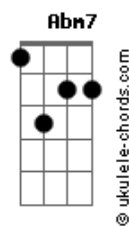

Robin Thicke - Lost Without You

tom:

Intro: Dm7 G7 C7M F7M Gm7 Abm7
Am7 Dm7 G7 C7M F7M

[Refrão]

Gm7 Abm7 Am7 Dm7 F7M G7
C7M F7M
I'm lost wi-----thout you Can't help myself How does it
feel To know that I love you, baby?

Gm7 Abm7 Am7 Dm7 G7
Tell me how you love me more And how you think I'm sexy, babe

C7M F7M Gm7 Abm7 Am7
F7M
That you don't want nobody else You don't want this guy, you
don't want that guy

Dm7 G7
You wanna Touch yourself when you see me Tell me how you love
my body

C7M F7M
Gm7 Abm7 Am7
And how I make you feel, babe You wanna roll with me, you
wanna hold with me

Dm7 G7
You wanna stay warm and get out of the cold with me
I just love to hear you say it It makes a man feel good, baby
C7M F7M
Tell me you depend on me I need to hear it

[Refrão]

Gm7 Abm7 Am7 Dm7 F7M G7
C7M F7M
I'm lost wi-----thout you Can't help myself How does it
feel To know that I love you, baby?

Gm7 Abm7 Am7 F7M Dm7
Dm7
Baby, you're the perfect shape Baby, you're the perfect weight

Am7 Gm7 Abm7 Am7
Gm7 Abm7 Am7
Treat me like my birthday I want it this way, I want it that
way, I want it

Acordes

Tell me you don't want me to stop Tell me it would break your heart

C7M F7M Gm7 Abm7 Am7

That you love me and all my dirty You wanna roll with me, you
wanna hold with me

Dm7 G7
You wanna make fires and get Norwegian wood with me

C7M F7M
I just love to hear you say it It makes a man feel good, baby

[Refrão]

Gm7 Abm7 Am7 Dm7 F7M G7
C7M F7M
I'm lost wi-----thout you Can't help myself How does it
feel To know that I love you, baby?

Gm7 Abm7 Am7 Dm7 G7 F7M
C7M F7M
I'm lost wi-----thout you Can't help myself How does it
feel To know that I love you, baby?

Dm7 G7 C7M
F7M Gm7 Abm7 Am7 Dm7
'Cause you may tell me every morning Ooo Alright, babe
Oh, yeah

G7 F7M
Aw, baby Aw, darling Aw Right right

[Refrão]

Gm7 Abm7 Am7 Dm7 F7M G7
C7M F7M
I'm lost wi-----thout you Can't help myself How does it
feel To know that I love you, baby?

F7M G7 C7M
?Babe Oooooo, yeah Aw, baby Aw, darling Aw,
right right

Gm7 Abm7 Am7 Dm7 G7 C7M
F7M Gm7 Abm7 Am7
Aw, baby Aw, darling Ooo, hoo, baby

All right, right, right

[Final] Dm7 G7 C7M F7M Gm7 Abm7
Am7 Dm7 G7 C7M F7M