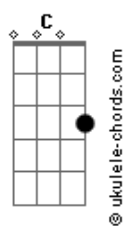

Robin Thicke - Lost Without You

tom:

Intro: Dm7 G7 C7M F7M Gm7 Abm7
Am7 Dm7 G7 C7M F7M

[Refrão]

Gm7 Abm7 Am7 Dm7 F7M G7
C7M F7M
I'm lost wi-----thout you Can't help myself How does it
feel To know that I love you, baby?

Gm7 Abm7 Am7 Dm7 G7
Tell me how you love me more And how you think I'm sexy, babe

C7M F7M Gm7 Abm7 Am7
F7M
That you don't want nobody else You don't want this guy, you
don't want that guy

Dm7 G7
You wanna Touch yourself when you see me Tell me how you love
my body

C7M F7M
Gm7 Abm7 Am7
And how I make you feel, babe You wanna roll with me, you
wanna hold with me

Dm7 G7
You wanna stay warm and get out of the cold with me
I just love to hear you say it It makes a man feel good, baby
C7M F7M
Tell me you depend on me I need to hear it

[Refrão]

Gm7 Abm7 Am7 Dm7 F7M G7
C7M F7M
I'm lost wi-----thout you Can't help myself How does it
feel To know that I love you, baby?

Gm7 Abm7 Am7 F7M Dm7
Dm7
Baby, you're the perfect shape Baby, you're the perfect weight

Am7 Gm7 Abm7 Am7
Gm7 Abm7 Am7
Treat me like my birthday I want it this way, I want it that
way, I want it

Acordes

Tell me you don't want me to stop Tell me it would break your heart

C7M F7M Gm7 Abm7 Am7

That you love me and all my dirty You wanna roll with me, you
wanna hold with me

Dm7 G7
You wanna make fires and get Norwegian wood with me

C7M F7M
I just love to hear you say it It makes a man feel good, baby

[Refrão]

Gm7 Abm7 Am7 Dm7 F7M G7
C7M F7M
I'm lost wi-----thout you Can't help myself How does it
feel To know that I love you, baby?

Gm7 Abm7 Am7 Dm7 G7 F7M
C7M F7M
I'm lost wi-----thout you Can't help myself How does it
feel To know that I love you, baby?

Dm7 G7 C7M
F7M Gm7 Abm7 Am7 Dm7
'Cause you may tell me every morning Ooo Alright, babe
Oh, yeah

G7 F7M
Aw, baby Aw, darling Aw Right right

[Refrão]

Gm7 Abm7 Am7 Dm7 F7M G7
C7M F7M
I'm lost wi-----thout you Can't help myself How does it
feel To know that I love you, baby?

F7M G7 C7M
?Babe Oooooo, yeah Aw, baby Aw, darling Aw,
right right

Gm7 Abm7 Am7 Dm7 G7 C7M
F7M Gm7 Abm7 Am7
Aw, baby Aw, darling Ooo, hoo, baby

All right, right, right

[Final] Dm7 G7 C7M F7M Gm7 Abm7
Am7 Dm7 G7 C7M F7M