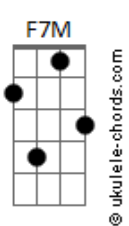

Robin Thicke - Lost Without You

tom:

Intro: Dm7 G7 C7M F7M Gm7 Abm7
Am7 Dm7 G7 C7M F7M

[Refrão]

Gm7 Abm7 Am7 Dm7 F7M G7
C7M F7M
I'm lost wi-----thout you Can't help myself How does it
feel To know that I love you, baby?

Gm7 Abm7 Am7 Dm7 G7
Tell me how you love me more And how you think I'm sexy, babe

C7M F7M Gm7 Abm7 Am7
F7M
That you don't want nobody else You don't want this guy, you
don't want that guy

Dm7 G7
You wanna Touch yourself when you see me Tell me how you love
my body

C7M F7M
Gm7 Abm7 Am7
And how I make you feel, babe You wanna roll with me, you
wanna hold with me

Dm7 G7
You wanna stay warm and get out of the cold with me
I just love to hear you say it It makes a man feel good, baby
C7M F7M
Tell me you depend on me I need to hear it

[Refrão]

Gm7 Abm7 Am7 Dm7 F7M G7
C7M F7M
I'm lost wi-----thout you Can't help myself How does it
feel To know that I love you, baby?

Gm7 Abm7 Am7 F7M Dm7
Dm7
Baby, you're the perfect shape Baby, you're the perfect weight

Am7 Gm7 Abm7 Am7
Gm7 Abm7 Am7
Treat me like my birthday I want it this way, I want it that
way, I want it

Acordes

Tell me you don't want me to stop Tell me it would break your heart

C7M F7M Gm7 Abm7 Am7

That you love me and all my dirty You wanna roll with me, you
wanna hold with me

Dm7 G7
You wanna make fires and get Norwegian wood with me

C7M F7M
I just love to hear you say it It makes a man feel good, baby

[Refrão]

Gm7 Abm7 Am7 Dm7 F7M G7
C7M F7M
I'm lost wi-----thout you Can't help myself How does it
feel To know that I love you, baby?

Gm7 Abm7 Am7 Dm7 G7 F7M
C7M F7M
I'm lost wi-----thout you Can't help myself How does it
feel To know that I love you, baby?

Dm7 G7 C7M
F7M Gm7 Abm7 Am7 Dm7
'Cause you may tell me every morning Ooo Alright, babe
Oh, yeah

G7 F7M
Aw, baby Aw, darling Aw Right right

[Refrão]

Gm7 Abm7 Am7 Dm7 F7M G7
C7M F7M
I'm lost wi-----thout you Can't help myself How does it
feel To know that I love you, baby?

F7M G7 C7M
?Babe Oooooo, yeah Aw, baby Aw, darling Aw,
right right

Gm7 Abm7 Am7 Dm7 G7 C7M
F7M Gm7 Abm7 Am7
Aw, baby Aw, darling Ooo, hoo, baby

All right, right, right

[Final] Dm7 G7 C7M F7M Gm7 Abm7
Am7 Dm7 G7 C7M F7M