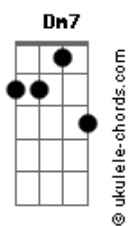

Robin Thicke - Lost Without You

tom:

Intro: Dm7 G7 C7M F7M Gm7 Abm7
Am7 Dm7 G7 C7M F7M

[Refrão]

Gm7 Abm7 Am7 Dm7 F7M G7
C7M F7M
I'm lost wi-----thout you Can't help myself How does it
feel To know that I love you, baby?

Gm7 Abm7 Am7 Dm7 G7
Tell me how you love me more And how you think I'm sexy, babe

C7M F7M Gm7 Abm7 Am7
F7M
That you don't want nobody else You don't want this guy, you
don't want that guy

Dm7 G7
You wanna Touch yourself when you see me Tell me how you love
my body

C7M F7M
Gm7 Abm7 Am7
And how I make you feel, babe You wanna roll with me, you
wanna hold with me

Dm7 G7
You wanna stay warm and get out of the cold with me
I just love to hear you say it It makes a man feel good, baby
C7M F7M
Tell me you depend on me I need to hear it

[Refrão]

Gm7 Abm7 Am7 Dm7 F7M G7
C7M F7M
I'm lost wi-----thout you Can't help myself How does it
feel To know that I love you, baby?

Gm7 Abm7 Am7 F7M Dm7
Dm7
Baby, you're the perfect shape Baby, you're the perfect weight

Am7 Gm7 Abm7 Am7
Gm7 Abm7 Am7
Treat me like my birthday I want it this way, I want it that
way, I want it

Acordes

Tell me you don't want me to stop Tell me it would break your heart

C7M F7M Gm7 Abm7 Am7

That you love me and all my dirty You wanna roll with me, you
wanna hold with me

Dm7 G7
You wanna make fires and get Norwegian wood with me

C7M F7M
I just love to hear you say it It makes a man feel good, baby

[Refrão]

Gm7 Abm7 Am7 Dm7 F7M G7
C7M F7M
I'm lost wi-----thout you Can't help myself How does it
feel To know that I love you, baby?

Gm7 Abm7 Am7 Dm7 G7 F7M
C7M F7M
I'm lost wi-----thout you Can't help myself How does it
feel To know that I love you, baby?

Dm7 G7 C7M
F7M Gm7 Abm7 Am7 Dm7
'Cause you may tell me every morning Ooo Alright, babe
Oh, yeah

G7 F7M
Aw, baby Aw, darling Aw Right right

[Refrão]

Gm7 Abm7 Am7 Dm7 F7M G7
C7M F7M
I'm lost wi-----thout you Can't help myself How does it
feel To know that I love you, baby?

F7M G7 C7M
?Babe Oooooo, yeah Aw, baby Aw, darling Aw,
right right

Gm7 Abm7 Am7 Dm7 G7 C7M
F7M Gm7 Abm7 Am7
Aw, baby Aw, darling Ooo, hoo, baby

All right, right, right

[Final] Dm7 G7 C7M F7M Gm7 Abm7
Am7 Dm7 G7 C7M F7M