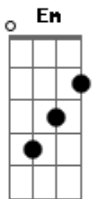

© ukulele-chords.com

G C
Storm within an ocean of
F
Heartache and wonderland
G
Yesterday's gone and

[Refrão]

C Em
Whatever happens now
F Am G C
I found you, answer to a dream
Em F
In a world of strangers
Am G Am
In and out of love

Em F
Make it feel like the first time
G Am
I've been searchin' forever
Em
I've been crazy falling in
F G
And out of love so long

(C Dm G)
(C Dm G)

Am Em
I've been searching for the real thing
F
(I've been searching)
G
I've been waiting forever
I've seen the light

[Refrão]

C Em
Whatever happens now
F Am G C
I found you, answer to a dream
Em F
In a world of strangers
Am G
In and out

C Em
Whatever happens now
F Am G C
I found you, answer to a dream
Em F
In a world of strangers
Am G
In and out