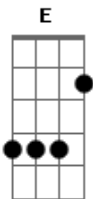

© ukulele-chords.com