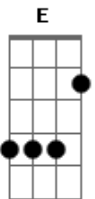

© ukulele-chords.com