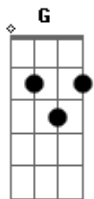

© ukulele-chords.com