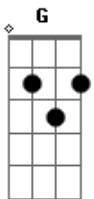

© ukulele-chords.com