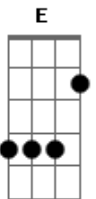

© ukulele-chords.com