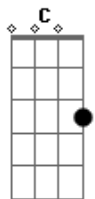

© ukulele-chords.com