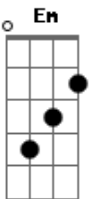

© ukulele-chords.com

G C
Storm within an ocean of
F
Heartache and wonderland
G
Yesterday's gone and

[Refrão]

C Em
Whatever happens now
F Am G C
I found you, answer to a dream
Em F
In a world of strangers
Am G Am
In and out of love

Em F
Make it feel like the first time
G Am
I've been searchin' forever
Em
I've been crazy falling in
F G
And out of love so long

(C Dm G)
(C Dm G)

Am Em
I've been searching for the real thing
F
(I've been searching)
G
I've been waiting forever
I've seen the light

[Refrão]

C Em
Whatever happens now
F Am G C
I found you, answer to a dream
Em F
In a world of strangers
Am G
In and out

C Em
Whatever happens now
F Am G C
I found you, answer to a dream
Em F
In a world of strangers
Am G
In and out