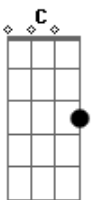

© ukulele-chords.com