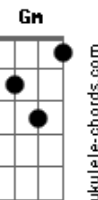

© ukulele-chords.com