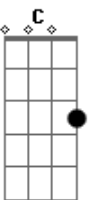

© ukulele-chords.com