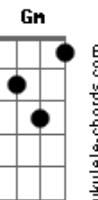

© ukulele-chords.com