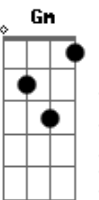

© ukulele-chords.com