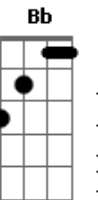

© ukulele-chords.com