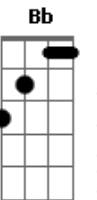

© ukulele-chords.com