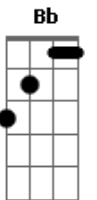

© ukulele-chords.com