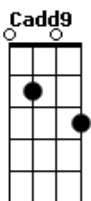

© ukulele-chords.com