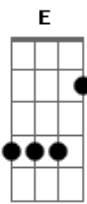

ukulele-chords.com