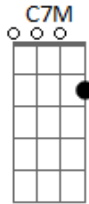

© ukulele-chords.com