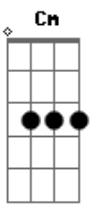

Lying here next to you
Time just seems to fly
Needing you more and more
Let's give love a try
Sweeter and sweeter love grows
And heaven's there for those
D7- Who fool the tricks of time
With hearts in love will find.
True love, in a special way
Could never be more than friends
And all the while inside
I knew it was real
The way you make me feel
Lying here next to you
Time just seems to fly
Needing you more and more
Let's give love a try
Sweeter and sweeter love grows
And heaven's there for those
Who fool the tricks of time
With hearts in love will find.
True love, in a special way
Come a little closer so that
We can see into the eyes of love
Just a little closer let me speak to you
I wanna softly tell you something
Here I am I just want you to come closer
Come a little closer let me whisper in your ear
I wanna tell you something
Move a little closer we can celebrate
The way we feel about each other lovin

Acordes

© ukulele-chords.com