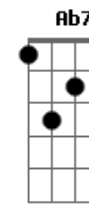

© ukulele-chords.com