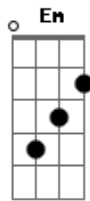

© ukulele-chords.com