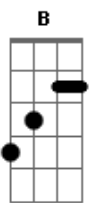

B A I stood there waiting as you drove by, sad but true
B A All the years that we've been friends, shame on you
Abm A Now times are rough when you're not around
Abm E And I wish you well with the new love you've found
Dbm Gb B A Gb But someday, baby, I'll see you on the road down
B A In times of trouble it's easy to turn and walk away
B A Life is too tough, guess, it's too much for you to stay
Abm A I guess, it's safe to say I'll be around
Abm E It'll sure be hard to stay in the same town
Dbm Gb B But someday, baby, I'll see you on the road down

[Refrão]

Gb Abm On the road down, I'll see you
E B Should you decide, he's not the one
Gb Abm On the road down, believe me
A If you change your mind, I'll be here for you

(B A G A B A G A)

[Solo] Gb Abm A E Gb Abm A

B A Promises, promises out the door, I guess, you've lost faith
B A Well, I've tried and I've tried to get you to stay with no saving grace
Abm A I hope that things will turn around
Abm E If you're not happy with the new love you've found
Dbm Gb B But someday, baby, I'll see you on the road down

[Refrão]

Gb Abm On the road down, I'll see you
E B Should you decide, he's not the one
Gb Abm On the road down, believe me
A If you change your mind
Gb Abm On the road down, I'll see you
E B Should you decide, he's not the one
Gb Abm On the road down, believe me
A If you change your mind
Gb I'll be here for you
Abm E B Call me anytime of day, it's all right
Gb Abm A I'll be waiting by the phone if you need me, baby, it's all right
Gb Abm E B Hey, hey

(Gb Abm E B)

Acordes

© ukulele-chords.com