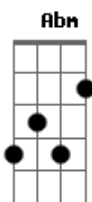

[Refrão]

Gb Abm On the road down, I'll see you
E B Should you decide, he's not the one
Gb Abm On the road down, believe me
A If you change your mind, I'll be here for you

(B A G A B A G A)

[Solo] Gb Abm A E Gb Abm A

B A Promises, promises out the door, I guess, you've lost faith
B A Well, I've tried and I've tried to get you to stay with no
saving grace
Abm A I hope that things will turn around
Abm E If you're not happy with the new love you've found
Dbm Gb B But someday, baby, I'll see you on the road down

[Refrão]

Gb Abm On the road down, I'll see you
E B Should you decide, he's not the one
Gb Abm On the road down, believe me
A If you change your mind
Gb Abm On the road down, I'll see you
E B Should you decide, he's not the one
Gb Abm On the road down, believe me
A If you change your mind
Gb I'll be here for you
Abm E B Call me anytime of day, it's all right
Gb Abm A I'll be waiting by the phone if you need me, baby, it's all
right
Gb Abm E B Hey, hey

(Gb Abm E B)

Acordes

© ukulele-chords.com

© ukulele-chords.com

© ukulele-chords.com

© ukulele-chords.com

© ukulele-chords.com

© ukulele-chords.com