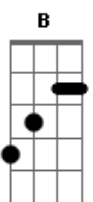

B A I stood there waiting as you drove by, sad but true A
B A All the years that we've been friends, shame on you A
Abm A Now times are rough when you're not around
Abm E And I wish you well with the new love you've found
Dbm Gb B A Gb But someday, baby, I'll see you on the road down
B A In times of trouble it's easy to turn and walk away A
B A Life is too tough, guess, it's too much for you to stay
Abm A I guess, it's safe to say I'll be around
Abm E It'll sure be hard to stay in the same town
Dbm Gb B But someday, baby, I'll see you on the road down

[Refrão]

Gb Abm On the road down, I'll see you
E B Should you decide, he's not the one
Gb Abm On the road down, believe me
A If you change your mind, I'll be here for you

(B A G A B A G A)

[Solo] Gb Abm A E Gb Abm A

B A Promises, promises out the door, I guess, you've lost faith
B A Well, I've tried and I've tried to get you to stay with no
saving grace
Abm A I hope that things will turn around
Abm E If you're not happy with the new love you've found
Dbm Gb B But someday, baby, I'll see you on the road down

[Refrão]

Gb Abm On the road down, I'll see you
E B Should you decide, he's not the one
Gb Abm On the road down, believe me
A If you change your mind
Gb Abm On the road down, I'll see you
E B Should you decide, he's not the one
Gb Abm On the road down, believe me
A If you change your mind
Gb I'll be here for you
Abm E B Call me anytime of day, it's all right
Gb Abm A I'll be waiting by the phone if you need me, baby, it's all
right
Gb Abm E B Hey, hey

(Gb Abm E B)

Acordes

© ukulele-chords.com