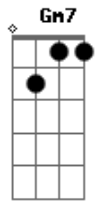

© ukulele-chords.com