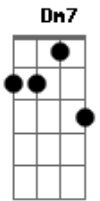

© ukulele-chords.com

© ukulele-chords.com