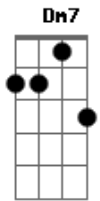

© ukulele-chords.com

© ukulele-chords.com