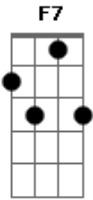

© ukulele-chords.com