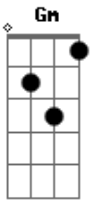

Robbie Williams - Shame

Tom: Bb

(intro) Bb Cm Bb
Eb Bb Cm

Bb Cm Bb Eb
Cm

Well there's three versions of this story mine & yours and then the truth

Bb Cm Bb Eb Bb
C

And we can put it down to circumstance, our childhood, then our youth

F7 (Bb) Eb Gm Bb Cm
Bb

Out of some sentimental gain I wanted you to feel my pain, but it came back return to sender

F7 Gm (Bb) (F F)
Eb

I read your mind and tried to call, my tears could fill the Albert Hall, is this the of sweet surrender?

C
Such a shame, what a shame

Acordes

© ukulele-chords.com

© ukulele-chords.com

© ukulele-chords.com

© ukulele-chords.com

© ukulele-chords.com

© ukulele-chords.com