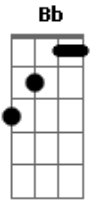

© ukulele-chords.com