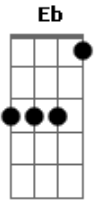

© ukulele-chords.com