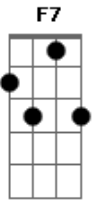

© ukulele-chords.com