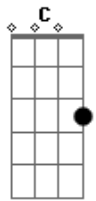

Robbie Williams - Shame

Tom: Bb

(intro) Bb Cm Bb
Eb Bb Cm

Bb Cm Bb Eb
Cm

Well there's three versions of this story mine & yours and then the truth

Bb Cm Bb Eb Bb
C

And we can put it down to circumstance, our childhood, then our youth

C
Such a shame, what a shame

Acordes

© ukulele-chords.com

© ukulele-chords.com

© ukulele-chords.com

© ukulele-chords.com

© ukulele-chords.com

© ukulele-chords.com