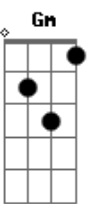

© ukulele-chords.com