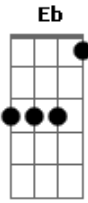

© ukulele-chords.com

© ukulele-chords.com