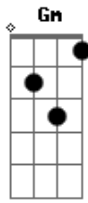

© ukulele-chords.com

© ukulele-chords.com