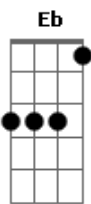

© ukulele-chords.com