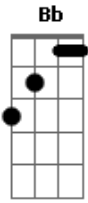

© ukulele-chords.com

© ukulele-chords.com