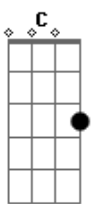

© ukulele-chords.com