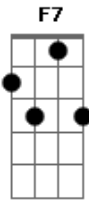

© ukulele-chords.com

© ukulele-chords.com