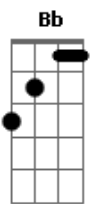

© ukulele-chords.com

© ukulele-chords.com