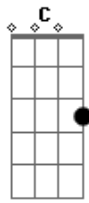

Robbie Williams - Shame

Tom: Bb

(intro) Bb Cm Bb
Eb Bb Cm7

Bb Cm Bb Eb
Cm7
Well there's three versions of this story mine & yours and then the truth

Bb Cm Bb Eb Bb
C
And we can put it down to circumstance, our childhood, then our youth

C
Such a shame, what a shame

Acordes

© ukulele-chords.com

© ukulele-chords.com

© ukulele-chords.com

© ukulele-chords.com

© ukulele-chords.com

© ukulele-chords.com