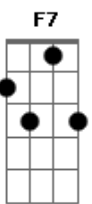

© ukulele-chords.com