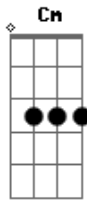

© ukulele-chords.com

© ukulele-chords.com