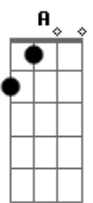

Chorus:

A Gbm Dm E7
I hope I'm old_____ be-fore I die_
A Gbm
I hope I live_ to re-live_
D G
The days gone by_
A Gbm Bm D
I hope I'm old_____ be-fore I die_
A Aaug
Well to-night_ I'm gon-na live for to-day_
Bm
So come a-long for the ride_
Dm A
I hope I'm old be-fore I die_

Instr: |Em| |A| |Em|

Verse 2:

A Em
She's not feel-in' stab_le
A Em
She's un-ab_le to breathe_
A Em
Her heart's beat-ing fas_ter
Gbm | F F F G |
So I'll ask_ her to leave_

Pre-Chorus:

A Aaug(add9)
These are strange_ days
A
We're liv-in' in to-day
G

Am I straight or gay?

Chorus:

A Gbm Dm E7
I hope I'm old_____ be-fore I die_
A Gbm
I hope I live_ to see the day_
D G
The Pope gets high_
A Gbm Bm D
I hope I'm old_____ be-fore I die_
A Aaug
Well to-night_ I'm gon-na live for to-day_
Bm
So come a-long for the ride_
Dm Gbm
I hope I'm old be-fore I die_

Solo:

|D| |A| |B7|
|F#m| |G7| |G7|

Pre-Chorus:

A Aaug
Well these are strange_ days
A
We're liv-ing in to-day
G
C'est la vie I-say, I_say, I_say

Chorus:

C Am F G7
I hope I'm old_____ be-fore I die_
C Am
I hope I live_ to re-live_
F Bb
The days gone by_
C Am Dm Fm
I hope I'm old_____ be-fore I die_
C Aaug
Well to-night_ I'm gon-na live for to-day_
Dm
So come a-long for the ride_
Fm C Am
I hope I'm old be-fore I die_

Outro:

Fm
I hope I'm old be-fore_
G7 C Am
Old be-fore I die_
Fm
Old be-fore_
G7 C Am Fm
Old be-fore I die_ and die, and die_ and die
G7 C Am Fm
G7
Old be-fore I die_ and die, and die_ and die, and die_ and die, and die_

Acordes

© ukulele-chords.com