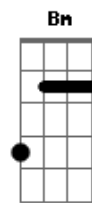

© ukulele-chords.com