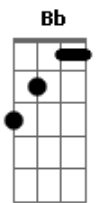

© ukulele-chords.com