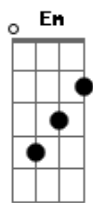

© ukulele-chords.com