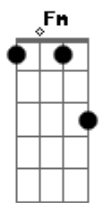

© ukulele-chords.com