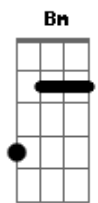

© ukulele-chords.com