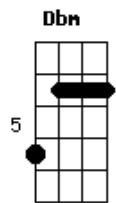

© ukulele-chords.com

ukulele-chords.com