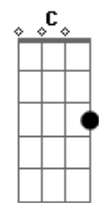

© ukulele-chords.com