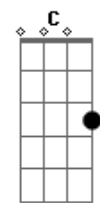

© ukulele-chords.com