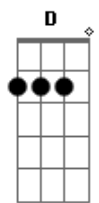

© ukulele-chords.com

© ukulele-chords.com

© ukulele-chords.com

© ukulele-chords.com

© ukulele-chords.com

ukulele-chords.com

© ukulele-chords.com