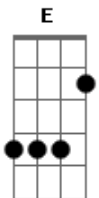

© ukulele-chords.com