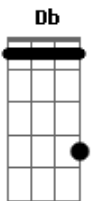

© ukulele-chords.com