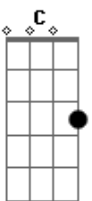

© ukulele-chords.com