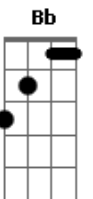

© ukulele-chords.com