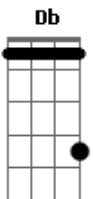

© ukulele-chords.com