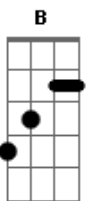

Antmusic Antmusic Antmusic Antmusic

I'm standing here what do I see
A big nothing threatening me
It's so sad when you're young

To be told you're having fun

[Spoken (accompanying chords D, B, C#, D, B, Db):]
Oi! Oi! Big one! I'm down here!
Watch yourself, I'm trying to carry this crum!
Move! Oi big one! Big foot!

D C
So unplug the jukebox
B Bb
And do us all a favour
D C
Our band music's lost it's taste
B Bb
So try another flavour
D
Antmusic Antmusic Antmusic Antmusic

Acordes

© ukulele-chords.com

© ukulele-chords.com