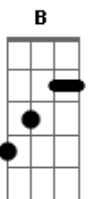

Antmusic Antmusic Antmusic Antmusic

I'm standing here what do I see
A big nothing threatening me
It's so sad when you're young

To be told you're having fun

[Spoken (accompanying chords D, B, C#, D, B, Db):]
Oi! Oi! Big one! I'm down here!
Watch yourself, I'm trying to carry this crum!
Move! Oi big one! Big foot!

D C
So unplug the jukebox
B Bb
And do us all a favour
D C
Our band music's lost it's taste
B Bb
So try another flavour
D
Antmusic Antmusic Antmusic Antmusic

Acordes

© ukulele-chords.com

© ukulele-chords.com