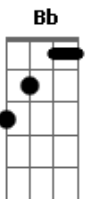

© ukulele-chords.com