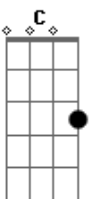

© ukulele-chords.com