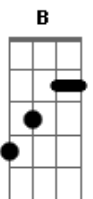

Antmusic Antmusic Antmusic Antmusic

I'm standing here what do I see
A big nothing threatening me
It's so sad when you're young

To be told you're having fun

[Spoken (accompanying chords D, B, C#, D, B, Db):]
Oi! Oi! Big one! I'm down here!
Watch yourself, I'm trying to carry this crum!
Move! Oi big one! Big foot!

D C
So unplug the jukebox
B Bb
And do us all a favour
D C
Our band music's lost it's taste
B Bb
So try another flavour
D
Antmusic Antmusic Antmusic Antmusic

Acordes

© ukulele-chords.com

© ukulele-chords.com