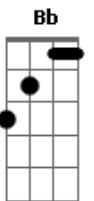

© ukulele-chords.com