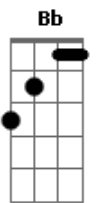

© ukulele-chords.com