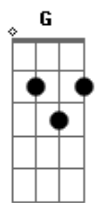

© ukulele-chords.com