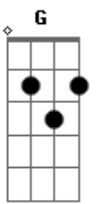

© ukulele-chords.com