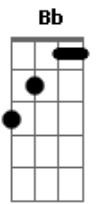

© ukulele-chords.com