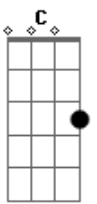

© ukulele-chords.com