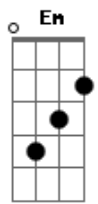

© ukulele-chords.com