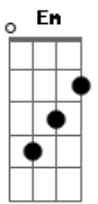

© ukulele-chords.com