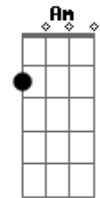

© ukulele-chords.com