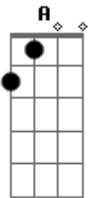

© ukulele-chords.com