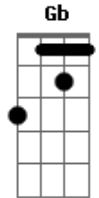

© ukulele-chords.com