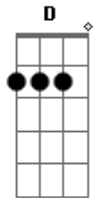

Roar - Christmas Kids

tom:
D
Ronnette, my dear, don't ever disappear
D Bm
Do what you want as long as you stay here
G A G A
I need you now, I love you so much more than you could know
D Bm
The Christmas kids were nothing but a gift
D Bm
And love is a tower where all of us can live
G Gm
You'll change your name or change your mind and leave this
fucked up place behind
D
But I'll know, I'll know
Bm
I'll know, I'll know
D
I'll know, I'll know
Bm
I'll know, I'll know
G E
Appearing unsightly
G E
With devils inside me
Am D G Em
If you ever try to leave me I'll find you Ronnie
Am D G Em
If you ever try to leave me I'll find you Ronnie

Am D G Em
If you ever try to leave me I'll find you Ronnie
Am D G Em
If you ever try to leave me I'll find you Ronnie
D Gb
I'm leaving, Phil, I'm leaving now
G Gbm
I'm going to escape but you won't know how or
G Gbm
Where to find me when I'm gone
Gbm Bbm7M A D7 G Em A
I'll drink myself to death inside this prison cell, this
prison cell
D G
So get me out of here, so get me out of here
D Bm
So get me out of here, so get me out of here
G Gm
You'll change your name or change your mind and leave this
fucked up place behind
D
But I'll know, I'll know
Bm
I'll know, I'll know
D
I'll know, I'll know
Bm D
I'll know, I'll know

Acordes

© ukulele-chords.com