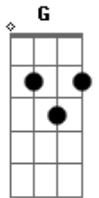

© ukulele-chords.com