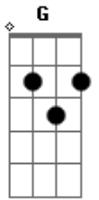

© ukulele-chords.com