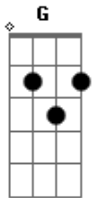

© ukulele-chords.com