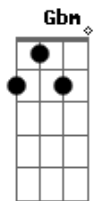

© ukulele-chords.com