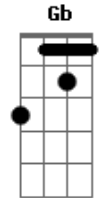

© ukulele-chords.com