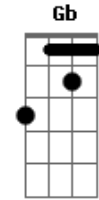

© ukulele-chords.com