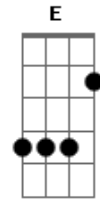

© ukulele-chords.com