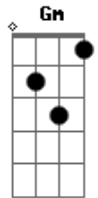

© ukulele-chords.com