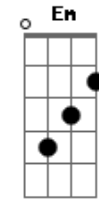

© ukulele-chords.com