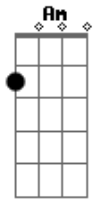

© ukulele-chords.com