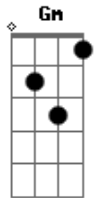

© ukulele-chords.com