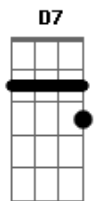

© ukulele-chords.com