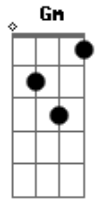

© ukulele-chords.com