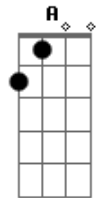

© ukulele-chords.com