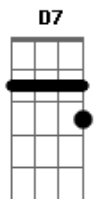

© ukulele-chords.com