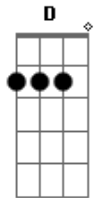

Roar - Christmas Kids

tom:
D If you ever try to leave me I'll find you Ronnie
Am D G Em
If you ever try to leave me I'll find you Ronnie

D Bm
Ronnette, my dear, don't ever disappear
D Bm
Do what you want as long as you stay here
G A G A
I need you now, I love you so much more than you could know
D Bm
The Christmas kids were nothing but a gift
D Bm
And love is a tower where all of us can live
G Gm
You'll change your name or change your mind and leave this
fucked up place behind
D
But I'll know, I'll know
Bm
I'll know, I'll know
D
I'll know, I'll know
Bm
I'll know, I'll know

G E
Appearing unsightly
G E
With devils inside me
Am D G Em
If you ever try to leave me I'll find you Ronnie
Am D G Em
If you ever try to leave me I'll find you Ronnie

D Gb
I'm leaving, Phil, I'm leaving now
G Gbm
I'm going to escape but you won't know how or
G Gbm
Where to find me when I'm gone
Gbm Bbm7M A D7 G Em A
I'll drink myself to death inside this prison cell, this
prison cell
D G
So get me out of here, so get me out of here
D Bm
So get me out of here, so get me out of here
G Gm
You'll change your name or change your mind and leave this
fucked up place behind
D
But I'll know, I'll know
Bm
I'll know, I'll know
D
I'll know, I'll know
Bm D
I'll know, I'll know

Acordes

© ukulele-chords.com