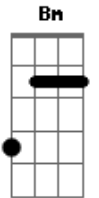

© ukulele-chords.com