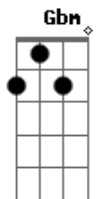

© ukulele-chords.com