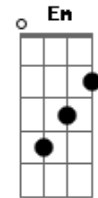

© ukulele-chords.com