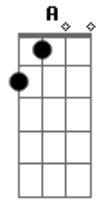

© ukulele-chords.com