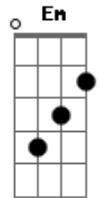

© ukulele-chords.com