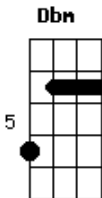

© ukulele-chords.com