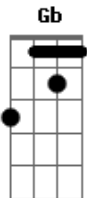

# RoadTrip - Tokyo Hotel

Tom: Gb

(com acordes na forma de E )

Capostrate na 2ª casa

Intro: E A Dbm B

E B E  
I never thought you'd believe me

A B  
If I said I was into you

E B E  
But I ain't never had this feeling

B B  
I ain't playing no games with you

A E B Dbm E A  
This is the part where I tell you a lie and say I'm not in love

E B  
This is the part where I say I should leave

E A  
If I leave my love in your hands

A B Dbm  
Tell me you'll keep it safe for me (keep it safe)

B  
I feel you in every single beat (every beat baby)

E A  
Baby Tokyo Hotel Japan, (Tokyo Hotel)

B A  
Baby I'll fly around the world

Dbm B E B  
But I'll never meet another girl

E  
Like you

A  
One nigh I know you'll be riding

Dbm  
Riding with me

E B  
One nigh I know you'll be riding

E A  
One nigh I know you'll be riding

E Dbm  
Riding with me

E B  
One nigh I know you'll be riding