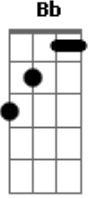

RoadTrip - Miss Taken

Tom: F
Intro: C F
F (a) I don't know what to say Bb
Dm (Oh b) because I love my teacher C
F (c) and when I'm beignn bad Bb
Dm (Oh d) detention's where I teach her C Bb

And I don't care that I'm 16 C
Dm She could almost be my mother C
Bb I see the way she looks at me C

F Na na na na na
C Na na na na na
F Na na na na na
C na na na na

F (a) I'm like a superstar Bb
Dm (Oh b) because I got a hall pass C
F (c) I'll show her my guitar Bb
Dm (Oh d) because she's got a nice ass C Bb

C
Na na na na na
F
Na na na na na
C
na na na na
F Bb C
She's miss taken
F
She's misstaken

Acordes

© ukulele-chords.com

© ukulele-chords.com

© ukulele-chords.com

© ukulele-chords.com

© ukulele-chords.com