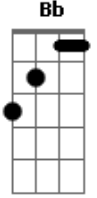

RoadTrip - Miss Taken

Tom: F
Intro: C F
F (a) I don't know what to say Bb
Dm (Oh b) because I love my teacher C
F (c) and when I'm beignn bad Bb
Dm (Oh d) detention's where I teach her C Bb

And I don't care that I'm 16 C
Dm She could almost be my mother C
Bb I see the way she looks at me C

F Na na na na na
C Na na na na na
F Na na na na na
C na na na na

F (a) I'm like a superstar Bb
Dm (Oh b) because I got a hall pass C
F (c) I'll show her my guitar Bb
Dm (Oh d) because she's got a nice ass C Bb

C
Na na na na na
F
Na na na na na
C
na na na na
F Bb C
She's miss taken
F
She's misstaken

Acordes

© ukulele-chords.com

© ukulele-chords.com

© ukulele-chords.com

© ukulele-chords.com

© ukulele-chords.com