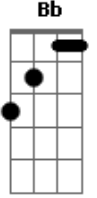

RoadTrip - Miss Taken

Tom: F
Intro: C F
F (a) I don't know what to say Bb
Dm (Oh b) because I love my teacher C
F (c) and when I'm beignn bad Bb
Dm (Oh d) detention's where I teach her C Bb

And I don't care that I'm 16 C
Dm She could almost be my mother C
Bb I see the way she looks at me C

F Na na na na na
C Na na na na na
F Na na na na na
C na na na na

F (a) I'm like a superstar Bb
Dm (Oh b) because I got a hall pass C
F (c) I'll show her my guitar Bb
Dm (Oh d) because she's got a nice ass C Bb

C
Na na na na na
F
Na na na na na
C
na na na na
F Bb C
She's miss taken
F
She's misstaken

Acordes

© ukulele-chords.com

© ukulele-chords.com

© ukulele-chords.com

© ukulele-chords.com

© ukulele-chords.com