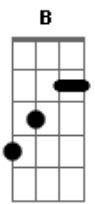

Gbm
I know at times it can burn you

A
The ones who care they deserve you

D **E**
Just stick around there will be better times

Bm **A** **D**
I know it feels like more than you can take

Bm **A** **D**
But you're strong enough, believe me when I say

A
I will never leave you

E
You can always be you

Gbm **D**
'Cause even when you feel alone no you ain't by yourself

A
I'm a shoulder you can cry on

E
And I'm someone to rely on

Gbm **E**
'Cause even when you feel alone you won't need no one else

A
So don't hurt yourself

D **A** **E** **A**
We are gonna give you all the love that you could need

D **A** **E**
Just promise me that you will never leave

A
I will never leave you

E
You can always be you

Gbm **D**
'Cause even when you feel alone no you ain't by yourself

A
I'm a shoulder you can cry on

E
And I'm someone to rely on

Gbm **E**
'Cause even when you feel alone you won't need no one else

A
So don't hurt yourself

Acordes

© ukulele-chords.com