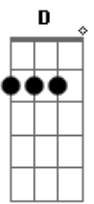

© ukulele-chords.com