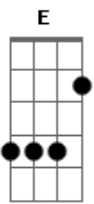

© ukulele-chords.com