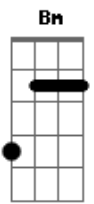

© ukulele-chords.com