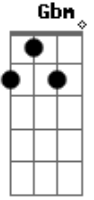

© ukulele-chords.com