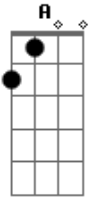

© ukulele-chords.com