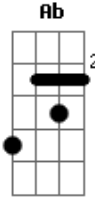

© ukulele-chords.com