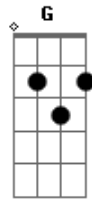

© ukulele-chords.com