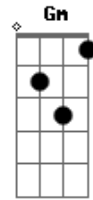

© ukulele-chords.com