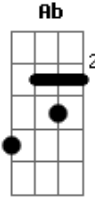

© ukulele-chords.com