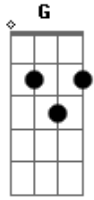

© ukulele-chords.com