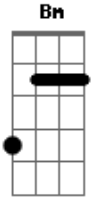

Rlvg Dj - The Only Girl

Bm tom:

Bm A Gbm G
 Is real, is real
 Bm A Gbm G
 The only girl who made me feel like her friend
 Bm A Gm Ab
 Is real, is real

The only girl who made me feel like her friend

Acordes