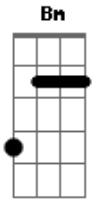

Rlvg Dj - The Only Girl

tom:

Bm A Gbm G
 Is real, is real
 Bm A Gbm G
 The only girl who made me feel like her friend
 Bm A Gm Ab
 Is real, is real

The only girl who made me feel like her friend

Acordes

© ukulele-chords.com