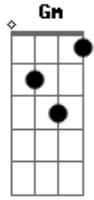

© ukulele-chords.com