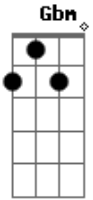

© ukulele-chords.com