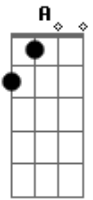

Rlvg Dj - The Only Girl

tom:

Bm A Gbm G
 Is real, is real
 Bm A Gbm G
 The only girl who made me feel like her friend
 Bm A Gm Ab
 Is real, is real

The only girl who made me feel like her friend

Acordes

© ukulele-chords.com