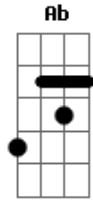

© ukulele-chords.com