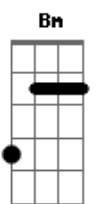

© ukulele-chords.com