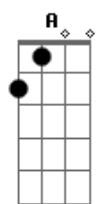

© ukulele-chords.com