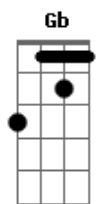

© ukulele-chords.com