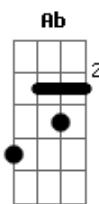

© ukulele-chords.com