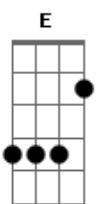

© ukulele-chords.com