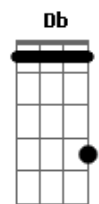

© ukulele-chords.com