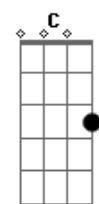

© ukulele-chords.com