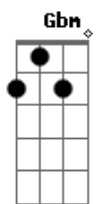

Riverside - The Depth of Self / Delusion

tom:

Intro: Gbm Gbm

Gbm
I could be foreign forever
Bm E
To your other-land
Gbm
I could be foreign forevermore
Bm E
To your promise-land
Bm
One life was great
E
But another
Gbm
No, I dont want to live on the edge
Ab
I wont follow you I found my own
Db
I will stay
Gbm
I could be foreign forever
Bm E
To your hasten-land
Gbm
I could be foreign forevermore
Bm E
To your never-land
Bm E
One little brick then another
Gbm
And I will build that wall anyway
Ab
You can find me there
Rested and calm
Db
Without mask
Gb

This is where I will stay
(Ab A B Gb Ab A B)

Gbm Ab
Look around where we are
A
Who we are
Db C
What we always want
Gbm
Twenty four
Ab
Seven three
A
Sixty five
Db C
Sometimes little more
Gbm Ab
I was chasing your shadow
A
Not knowing
Db C B
I d be-come your slave
Gbm
I could be foreign forever
Bm E
To your other-land
Gbm
I could be foreign forevermore
Bm E
To your promise-land
Bm
One life was great
E
But another
Gbm
No, I dont want to live on the edge
Ab
I wont follow you I found my own
Db
I will stay

Acordes

© ukulele-chords.com