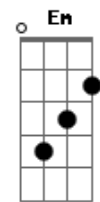

© ukulele-chords.com