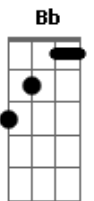

© ukulele-chords.com