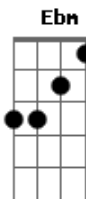

(**Dbm** **E** **Dbm** **E** **Ebm**)

[Solo] **Abm** **Dbm** **Abm** **Ebm**
Abm **Dbm** **Abm** **Ebm**

[Terceira Parte]

Dbm
 Slowly through the night
Abm
 Suffer through the rain
Dbm **Ebm**
 Destination on course

Destination on course

(**Dbm** **E** **Dbm** **E** **Ebm**)

[Final] **Abm**

Acordes

© ukulele-chords.com

© ukulele-chords.com

© ukulele-chords.com

© ukulele-chords.com