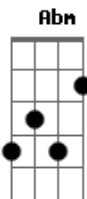

(**Dbm** **E** **Dbm** **E** **Ebm**)

[Solo] **Abm** **Dbm** **Abm** **Ebm**
Abm **Dbm** **Abm** **Ebm**

[Terceira Parte]

Dbm
 Slowly through the night
Abm
 Suffer through the rain
Dbm **Ebm**
 Destination on course

Destination on course

(**Dbm** **E** **Dbm** **E** **Ebm**)

[Final] **Abm**

Acordes

© ukulele-chords.com

© ukulele-chords.com

© ukulele-chords.com

© ukulele-chords.com