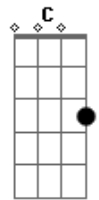

© ukulele-chords.com