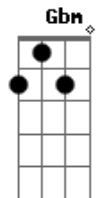

© ukulele-chords.com