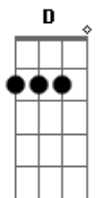

Ritchie - Meantime

Tom: D
Intro: Bm Gbm E Bm Gbm E Bm

Bm Gbm E
Far away, far away,
Bm Gbm E Bm
Far away from here
Gbm E
There is no sorrow after joy
Bm Gbm E Bm
Nor away from fear
G D G Bm Gbm E Bm Gbm E Bm
Far away from here... Far away from here

Bm Gbm E
Her lips were not very red
Bm Gbm E Bm
Nor her hair quite gold
Gbm
Her hands played with rings
E Bm Gbm E Bm
She did not let me hold
G D G
Playing with gold Playing with gold

(Bm Gbm E Bm)
Gbm E
She is somewhere past
Bm Gbm E Bm
Far away from pain
Gbm
Joy can touch her not
E Bm Gbm E Bm
Nor hope enter her domain
G D G Bm Gbm E Bm Gbm E Bm
Neither love in vain Neither love in vain
Gbm
Perhaps at some day beyond
E Bm Gbm E Bm
Shadows and light
Gbm
She will think of me
E Bm Gbm E Bm
And make for me a delight
G D G Bm Gbm E Bm
Far away from sight Far away from sight

Acordes

© ukulele-chords.com