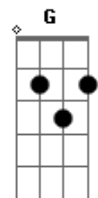

© ukulele-chords.com