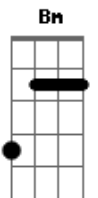

© ukulele-chords.com