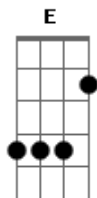

© ukulele-chords.com