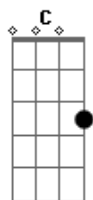

Ritchie Valens - Donna

Tom: G

G Em C D G Em C D G
 Oh Donna, oh Donna, oh Donna, oh Donna

C D G
 I had girl, Donna was her name.

C D
 Since she left me, I've never been the same.

G C D G
 'Cause I love my girl, Donna where can you be?

G Em C D7 G Em C D7 G
 Oh Donna, oh Donna, oh Donna, oh Donna

Acordes

© ukulele-chords.com

© ukulele-chords.com

© ukulele-chords.com

© ukulele-chords.com

© ukulele-chords.com