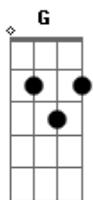

Ritchie Valens - Donna

Tom: G

G Em C D G Em C D G
Oh Donna, oh Donna, oh Donna, oh Donna

C D G
I had girl, Donna was her name.

C D
Since she left me, I've never been the same.

G C D G
'Cause I love my girl, Donna where can you be?

C D G
Where can you be?

C D G
Now that your gone, I'm left all alone.

C D
All by myself, to wonder and groan.

G C D G
'Cause I love my girl, Donna where can you be?

C G
Where can you be?

C G
Well darling now that your gone. I don't know what I'll do.

C D7 D G
Ooooh time had all my love, for you.

C D G
I had girl, Donna was her name.

C D
Since she left me, I've never been the same.

G C D G
'Cause I love my girl, Donna where can you be?

C D
Where can you be?

G Em C D7 G Em C D7 G
Oh Donna, oh Donna, oh Donna, oh Donna

Acordes

© ukulele-chords.com