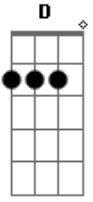

© ukulele-chords.com