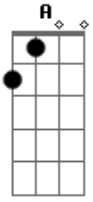

© ukulele-chords.com