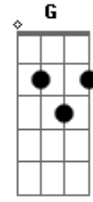

© ukulele-chords.com