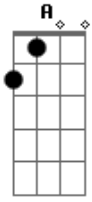

© ukulele-chords.com