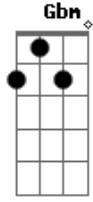

© ukulele-chords.com