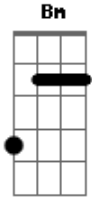

© ukulele-chords.com