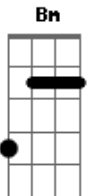

© ukulele-chords.com