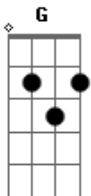

Heyo, heyo, I just wanna feel your body on me
G A Bm
Heyo, heyo, if you want it then you got it, hold me
Em
No more, no more wasting time
A Bm
We can, we can go all night
G A Bm
Heyo, heyo, I just wanna feel your body on me
G A
Ayayayayayayayaya
Bm
Body on me
G A
Ayayayayayayayaya
Bm
Body on me
G A
Ayayayayayayayaya
Bm
Body on me
G A
Ayayayayayayayaya
Bm
Body on me

Em A Em
I'm not asking for too much, put your fingertips on me
A Em
Don't wait 'til the sun's up, we can keep this in between
A Em A
Us, only nobody has to know what's going down right now baby

G A Bm
Heyo, heyo, I just wanna feel your body on me
G A Bm
Heyo, heyo, if you want it then you got it, hold me
Em
No more, no more wasting time
A Bm
We can, we can go all night
G A Bm
Heyo, heyo, I just wanna feel your body on me
G A
Ayayayayayayayaya
Bm
Body on me
G A
Ayayayayayayayaya
Bm
Body on me
G A
Ayayayayayayayaya
Bm
Body on me
G A
Ayayayayayayayaya
Bm
Body on me

Acordes

© ukulele-chords.com