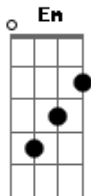

© ukulele-chords.com