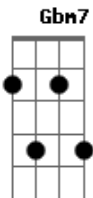

© ukulele-chords.com