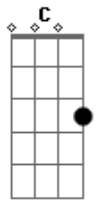

© ukulele-chords.com