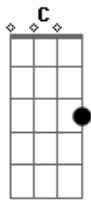

© ukulele-chords.com