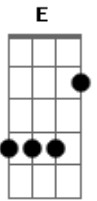

© ukulele-chords.com