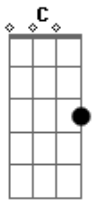

© ukulele-chords.com