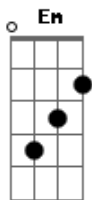

© ukulele-chords.com