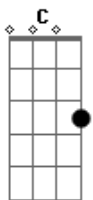

© ukulele-chords.com