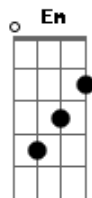

© ukulele-chords.com