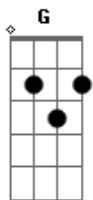

Ringo Starr - Yellow Submarine

Tom: G

Intro: 2x: G D C G

G D C G
In the town where I was born
Em Am C D
Lived a man who sailed to sea
G D C G
And he told us of his life
Em Am C D
In the land of submarines
G D C G
So we sailed up to the sun
Em Am C D
Till we found the sea of green
G D C G
And we lived beneath the waves
Em Am C D
In our yellow submarine

G D
We all live in a yellow submarine
D G
Yellow submarine, yellow submarine
G D
We all live in a yellow submarine
D G
Yellow submarine, yellow submarine

G D C G
And our friends are all on board
Em Am C D
Many more of them live next door
G D C G
And the band begins to play

G D

We all live in a yellow submarine
D G
Yellow submarine, yellow submarine
G D
We all live in a yellow submarine
D G
Yellow submarine, yellow submarine

G D C G
As we live a life of ease
Em Am C D
Everyone of us has all we need
G D C G
Sky of blue and sea of green
Em Am C D
In our yellow submarine

G D
We all live in a yellow submarine
D G
Yellow submarine, yellow submarine
G D
We all live in a yellow submarine
D G
Yellow submarine, yellow submarine

G D
We all live in a yellow submarine
D G
Yellow submarine, yellow submarine
G D
We all live in a yellow submarine
D G
Yellow submarine, yellow submarine

Final 2x: G D C G

Acordes

© ukulele-chords.com