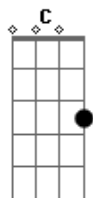

© ukulele-chords.com