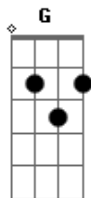

© ukulele-chords.com

© ukulele-chords.com