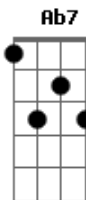

Ringo Starr - Photograph

Tom: E
Intro: B7

E
Every time I see your face
A E B7
It reminds me of the places we used to go
E
But all I've got is a photograph
A E B7
And I realize you're not coming back anymore.
Ab7 Dbm7
I thought I'd make it, the day you went away
Ab7 Dbm7
But I can't make it, til you come home again to

E

I can't get used to living here
A E B7
While my heart is broke, my tears I cry for you
E
I want you here to have and hold
A E
As the years go by, and we grow old and gray.
(solo sobre a harmonia)
Ab7 Dbm7
Now you're expecting me to live without you
Ab7 Dbm7
But that's not something that I'm looking forward
B7
to-oo-oo

Repete 2 verso
Intro: Repete 1 verso até o final

Acordes

© ukulele-chords.com

© ukulele-chords.com

© ukulele-chords.com

© ukulele-chords.com

© ukulele-chords.com